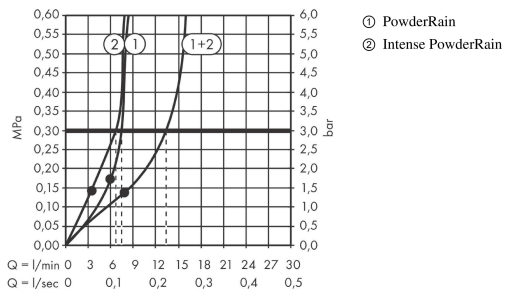

Pulsify

Overhead shower 260 2jet EcoSmart with wall connector

Surfaces: **Matt White** Article Number: **24151700**

Description

product features

- consists of: overhead shower, wall connector
- shower head size: 260 mm
- spray type: PowderRain, Intense PowderRain
- Fast Drain to reduce the dripping time
- ball-joint: ball-joint for easy angle adjustment, variable from 10 - 30°
- material spray disc: plastic
- spray disc surface: graphite
- maximum flow rate at 3 bar: 7,4 l/min
- flow rate PowderRain spray (at 3 bar): 7,4 l/min
- flow rate Intense PowderRain (at 3 bar): 6,5 l/min
- minimum flow pressure: 1,6 bar
- overhead shower removable for cleaning
- installation: wall
- not included: basic set

Technology

Design awards

reddot winner 2021

Product image

Scale drawing

Pulsify
Overhead shower 260 2jet EcoSmart with wall connector
 Surfaces: **Matt White** Article Number: **24151700**

Flowchart

The consumption was measured in combination with the appropriate fittings (thermostat/mixer/in-wall valve) to reflect actual application in practice.