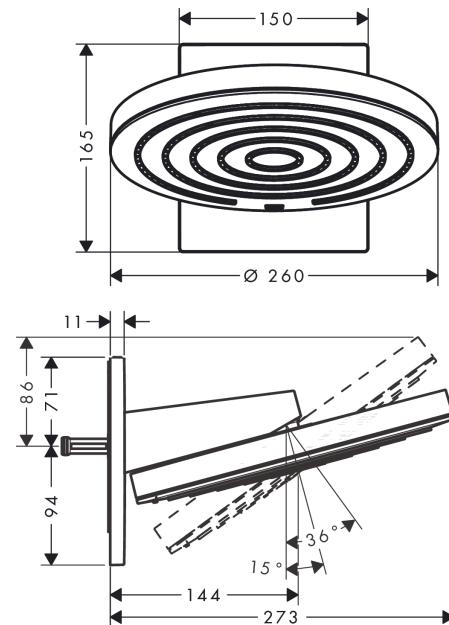

Pulsify

Overhead shower 260 2jet EcoSmart with wall connector

Surfaces: **Matt White** Article Number: **24151700**

Description

product features

- consists of: overhead shower, wall connector
- shower head size: 260 mm
- spray type: PowderRain, Intense PowderRain
- Fast Drain to reduce the dripping time
- ball-joint: ball-joint for easy angle adjustment, variable from 10 - 30°
- material spray disc: plastic
- spray disc surface: graphite
- maximum flow rate at 3 bar: 7,4 l/min
- flow rate PowderRain spray (at 3 bar): 7,4 l/min
- flow rate Intense PowderRain (at 3 bar): 6,5 l/min
- minimum flow pressure: 1,6 bar
- overhead shower removable for cleaning
- installation: wall
- not included: basic set

Technology

Design awards

reddot winner 2021

Product image

Scale drawing

Pulsify
Overhead shower 260 2jet EcoSmart with wall connector
 Surfaces: **Matt White** Article Number: **24151700**

Flowchart

The consumption was measured in combination with the appropriate fittings (thermostat/mixer/in-wall valve) to reflect actual application in practice.