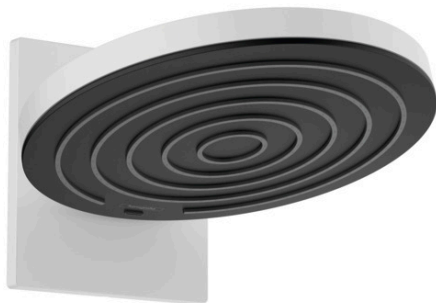

Pulsify

Overhead shower 260 2jet EcoSmart with wall connector

Surfaces: **Matt White** Article Number: **24151700**

Description

product features

- consists of: overhead shower, wall connector
- shower head size: 260 mm
- spray type: PowderRain, Intense PowderRain
- Fast Drain to reduce the dripping time
- ball-joint: ball-joint for easy angle adjustment, variable from 10 - 30°
- material spray disc: plastic
- spray disc surface: graphite
- maximum flow rate at 3 bar: 7,4 l/min
- flow rate PowderRain spray (at 3 bar): 7,4 l/min
- flow rate Intense PowderRain (at 3 bar): 6,5 l/min
- minimum flow pressure: 1,6 bar
- overhead shower removable for cleaning
- installation: wall
- not included: basic set

Technology

Design awards

reddot winner 2021

Product image

Scale drawing

Pulsify
Overhead shower 260 2jet EcoSmart with wall connector
 Surfaces: **Matt White** Article Number: **24151700**

Flowchart

The consumption was measured in combination with the appropriate fittings (thermostat/mixer/in-wall valve) to reflect actual application in practice.