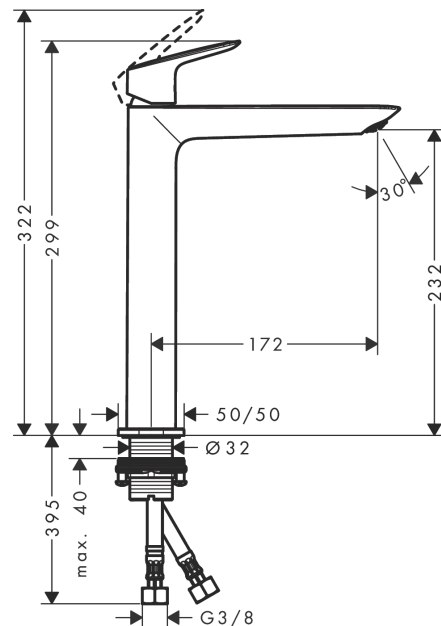

##### product features

- ComfortZone 240
- projection 172 mm
- spray type: normal spray
- maximum flow rate at 3 bar: 5 l/min
- ceramic cartridge
- temperature limitation adjustable
- suitable for continuous flow water heaters
- connection type: G 3/8 connections
- connection dimension: DN15

#### Scale drawing