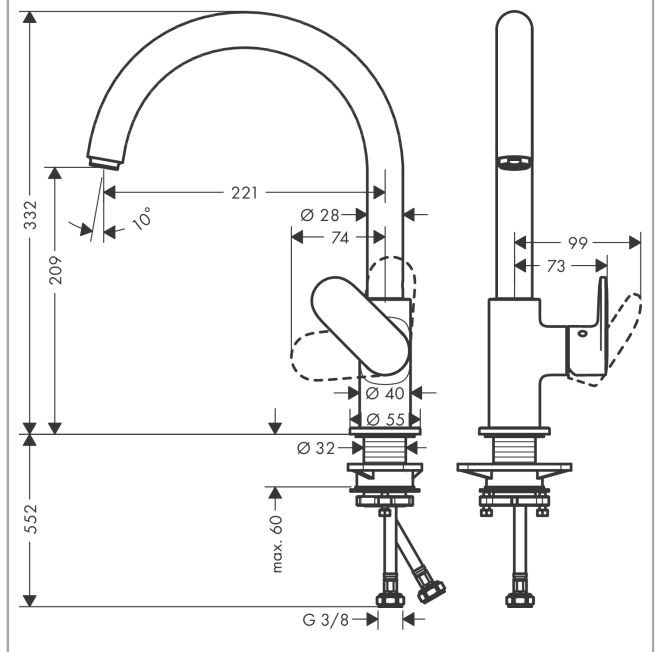

## Vernis Blend M35

Single lever kitchen mixer 210 with swivel spout

Surfaces: **Chrome** Article Number: **71870000**

#### product features

- ComfortZone 210
- swivel range adjustable in 2 steps 120° or 360°
- normal spray
- connection dimension: DN15
- maximum flow rate at 3 bar: 11,1 l/min
- ceramic cartridge
- connection type: G 3/8 connections
- suitable for continuous flow water heaters

### Scale drawing