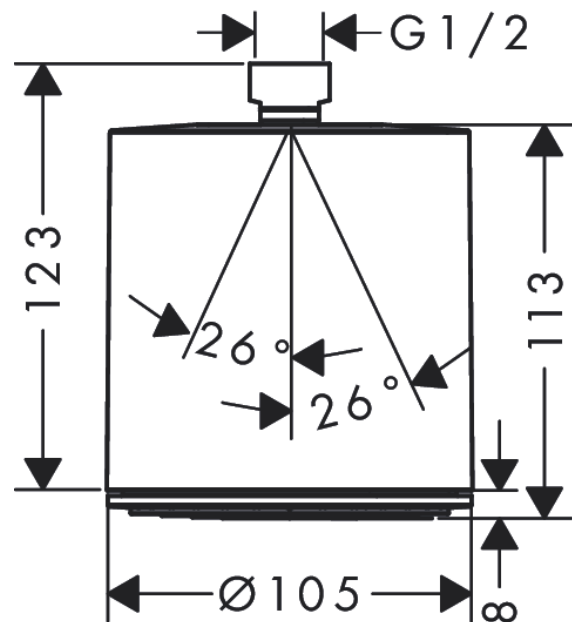

Pulsify

Overhead shower 105 1jet

Surfaces: **Matt Black** Article Number: **24130670**

Description

product features

- shower head size: 105 mm
- spray type: PowderRain
- ball-joint: overhead shower angle adjustable
- material spray disc: plastic
- spray disc surface: graphite
- maximum flow rate at 3 bar: 11,7 l/min
- flow rate PowderRain spray (at 3 bar): 11,7 l/min
- connection thread G 1/2
- connection dimension: DN15

Technology

Design awards

reddot winner 2021

Product image

Scale drawing

Flowchart

The consumption was measured in combination with the appropriate fittings (thermostat/mixer/in-wall valve) to reflect actual application in practice.