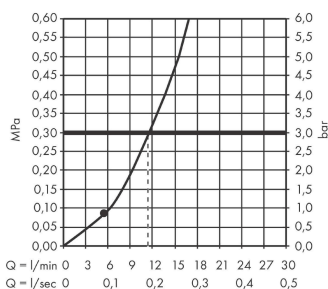

Pulsify

Overhead shower 105 1jet

Surfaces: **Matt Black** Article Number: **24130670**

Description

product features

- shower head size: 105 mm
- spray type: PowderRain
- ball-joint: overhead shower angle adjustable
- material spray disc: plastic
- spray disc surface: graphite
- maximum flow rate at 3 bar: 11,7 l/min
- flow rate PowderRain spray (at 3 bar): 11,7 l/min
- connection thread G 1/2
- connection dimension: DN15

Technology

Design awards

reddot winner 2021

Product image

Scale drawing

Flowchart

The consumption was measured in combination with the appropriate fittings (thermostat/mixer/in-wall valve) to reflect actual application in practice.