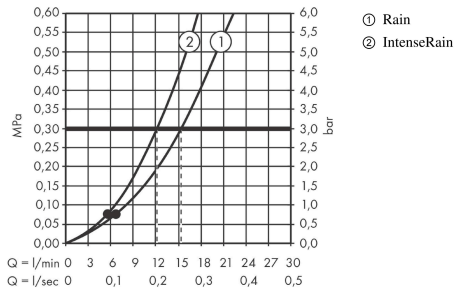

#### Scale drawing

**Vernis Blend**

**Shower set Vario with shower bar Crometta 65 cm**

Surfaces: **Chrome** Article Number: **26275000**

**Flowchart**

The consumption was measured in combination with the appropriate fittings (thermostat/mixer/in-wall valve) to reflect actual application in practice.