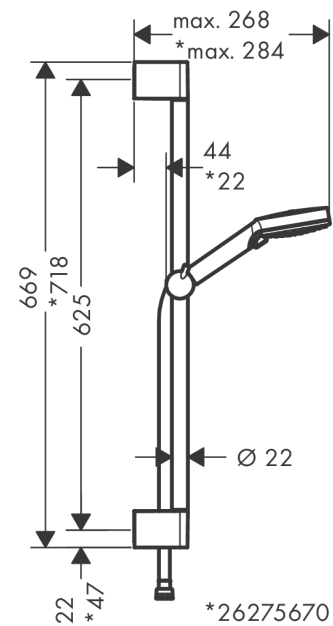

### Shower set Vario with shower bar Crometta 65 cm

Surfaces: **Chrome** Article Number: **26275000**

##### product features

- consists of: hand shower, shower bar, shower hose, slider
- shower head size: 100 mm
- spray type: Rain, IntenseRain
- spray type adjustment by turning spray disc
- hand shower holder inclination angle can be adjusted by 45°
- maximum flow rate at 3 bar: 15,2 l/min
- minimum flow pressure: 1 bar
- wall supports of plastic
- stand pipe length: 669 mm
- shower bar diameter: 22 mm
- profile stand pipe: round
- drilling distance 625 mm

#### Scale drawing

**Vernis Blend**

**Shower set Vario with shower bar Crometta 65 cm**

Surfaces: **Chrome** Article Number: **26275000**

**Flowchart**

The consumption was measured in combination with the appropriate fittings (thermostat/mixer/in-wall valve) to reflect actual application in practice.