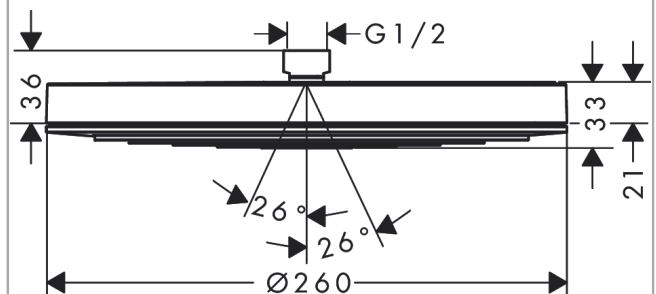

Pulsify

Overhead shower 260 1jet EcoSmart

Surfaces: **Matt Black** Article Number: **24141670**

Description

product features

- shower head size: 260 mm
- spray type: PowderRain
- Fast Drain to reduce the dripping time
- ball-joint: overhead shower angle adjustable
- material spray disc: plastic
- spray disc surface: graphite
- maximum flow rate at 3 bar: 7,5 l/min
- flow rate PowderRain spray (at 3 bar): 7,5 l/min
- minimum flow pressure: 1,2 bar
- installation: ceiling or wall
- connection thread G ½
- connection dimension: DN15

Technology

Design awards

reddot winner 2021

Product image

Scale drawing

Flowchart