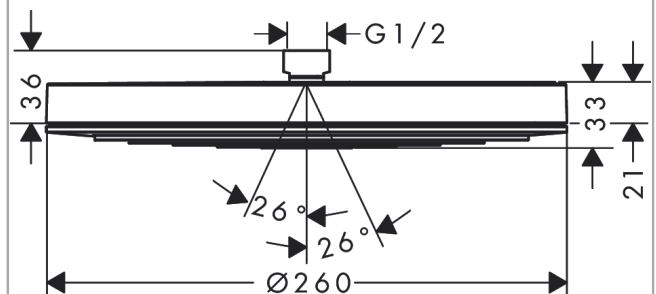

Pulsify

Overhead shower 260 1jet EcoSmart

Surfaces: **Matt White** Article Number: **24141700**

Description

product features

- shower head size: 260 mm
- spray type: PowderRain
- Fast Drain to reduce the dripping time
- ball-joint: overhead shower angle adjustable
- material spray disc: plastic
- spray disc surface: graphite
- maximum flow rate at 3 bar: 7,5 l/min
- flow rate PowderRain spray (at 3 bar): 7,5 l/min
- minimum flow pressure: 1,2 bar
- installation: ceiling or wall
- connection thread G ½
- connection dimension: DN15

Technology

Design awards

reddot winner 2021

Product image

Scale drawing

Flowchart