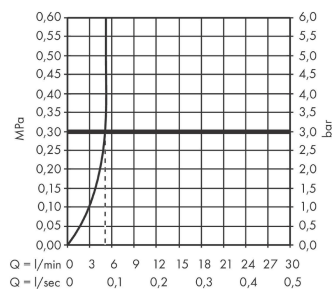

Vernis Blend

Single lever basin mixer with swivel spout and pop-up waste set

Surfaces: **Chrome** Article Number: **71554000**

Description

product features

- consists of: single lever basin mixer, waste set
- ComfortZone 200
- projection 166 mm
- swivel range adjustable in 2 steps 120° or 360°
- spray type: laminar spray
- maximum flow rate at 3 bar: 5 l/min
- ceramic cartridge
- suitable for continuous flow water heaters
- material waste set: synthetic
- connection type: G 3/8 connections
- connection dimension: DN15
- pop-up waste set G 1 1/4

Technology

Product image

Scale drawing

Flowchart

Vernis Blend

Single lever basin mixer with swivel spout and pop-up waste set

Surfaces: **Chrome** Article Number: **71554000**

Exploded Drawing