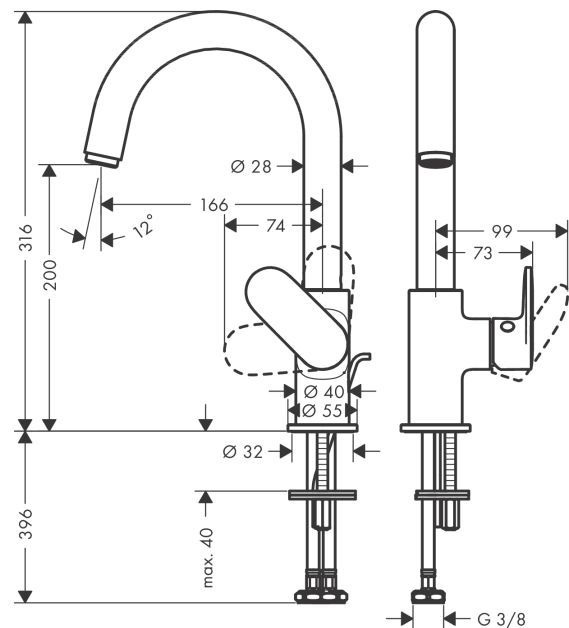

Vernis Blend

Single lever basin mixer with swivel spout and pop-up waste set

Surfaces: **Chrome** Article Number: **71554000**

Description

product features

- consists of: single lever basin mixer, waste set
- ComfortZone 200
- projection 166 mm
- swivel range adjustable in 2 steps 120° or 360°
- spray type: laminar spray
- maximum flow rate at 3 bar: 5 l/min
- ceramic cartridge
- suitable for continuous flow water heaters
- material waste set: synthetic
- connection type: G 3/8 connections
- connection dimension: DN15
- pop-up waste set G 1 1/4

Technology

Product image

Scale drawing

Flowchart

Vernis Blend

Single lever basin mixer with swivel spout and pop-up waste set

Surfaces: **Chrome** Article Number: **71554000**

Exploded Drawing

Year of production: >04/21

Vernis Blend

Single lever basin mixer with swivel spout and pop-up waste set

Surfaces: **Chrome** Article Number: **71554000**

Spare part list

Year of production: >04/21

Pos.	Description	Article Number	Price	PU
1	spout cpl.	93688000	-	1
2	aerator laminar	93649000	-	1
3	sealing set	93689000	-	1
4	handle	93691000	-	1
5	screw cover	96338000	-	1
6	flange	93692000	-	1
7	nut	93693000	-	1
8	cartridge, assy	97685000	-	1
9	locking screw for handle	95140000	-	1
10	seal	98865000	-	1
11	seal	93694000	-	1
12	fixing set	96016000	-	1
13	connection hose 600 mm M8x0,75 G3/8	96510000	-	1
14	O-ring 7x1,5	98422000	-	1
15	pull rod	93683000	-	1
a	pop up waste	92168000	-	1