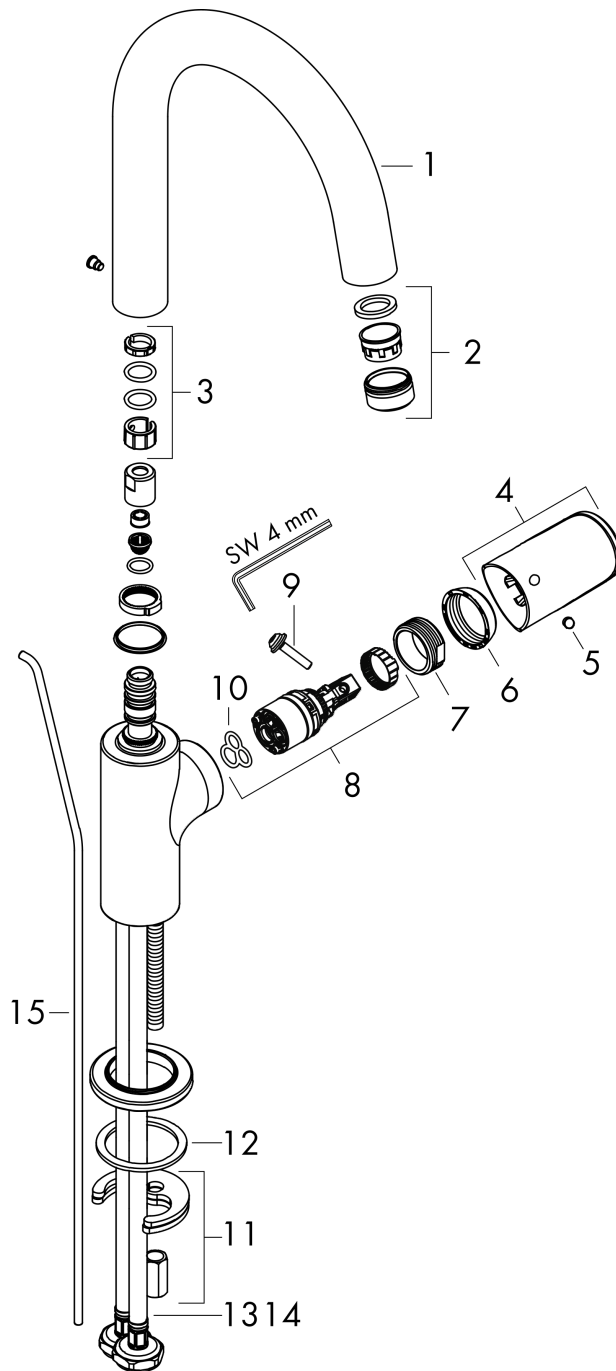

Vernis Blend

Single lever basin mixer with swivel spout and pop-up waste set

Surfaces: **Chrome** Article Number: **71554000**

Description

product features

- consists of: single lever basin mixer, waste set
- ComfortZone 200
- projection 166 mm
- swivel range adjustable in 2 steps 120° or 360°
- spray type: laminar spray
- maximum flow rate at 3 bar: 5 l/min
- ceramic cartridge
- suitable for continuous flow water heaters
- material waste set: synthetic
- connection type: G 3/8 connections
- connection dimension: DN15
- pop-up waste set G 1 1/4

Technology

Product image

Scale drawing

Flowchart

Vernis Blend

Single lever basin mixer with swivel spout and pop-up waste set

Surfaces: **Chrome** Article Number: **71554000**

Exploded Drawing

Year of production: >04/21

Vernis Blend

Single lever basin mixer with swivel spout and pop-up waste set

Surfaces: **Chrome** Article Number: **71554000**

Spare part list

Year of production: >04/21

Pos.	Description	Article Number	Price	PU
1	spout cpl.	93688000	-	1
2	aerator laminar	93649000	-	1
3	sealing set	93689000	-	1
4	handle	93691000	-	1
5	screw cover	96338000	-	1
6	flange	93692000	-	1
7	nut	93693000	-	1
8	cartridge, assy	97685000	-	1
9	locking screw for handle	95140000	-	1
10	seal	98865000	-	1
11	seal	93694000	-	1
12	fixing set	96016000	-	1
13	connection hose 600 mm M8x0,75 G3/8	96510000	-	1
14	O-ring 7x1,5	98422000	-	1
15	pull rod	93683000	-	1
a	pop up waste	92168000	-	1