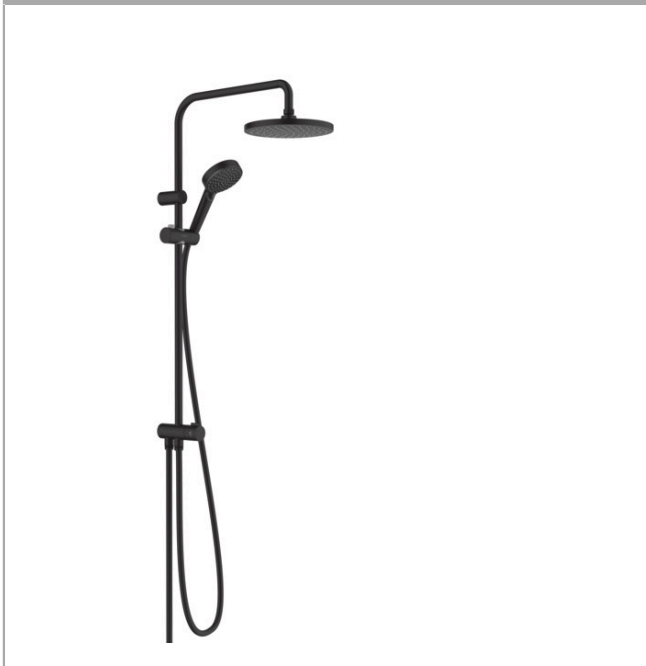

**Vernis Blend**  
**Showerpipe 200 1jet Reno**

Surfaces: **Matt Black** Article Number: **26272670**

### Description

**product features**

- consists of: overhead shower, hand shower, shower hose, hand shower holder
- overhead shower Vernis Blend 200 1jet
- shower head size overhead shower: 205 mm
- spray type overhead shower: Rain
- ball-joint: overhead shower angle adjustable
- spray type hand shower: Rain, IntenseRain
- simultaneous utilization of 2 functions
- maximum flow rate at 3 bar: 14,6 l/min
- minimum flow pressure: 1 bar
- operating pressure: min. 1 bar/max. 10 bar
- mounting type: exposed installation
- shower bar diameter: 19 mm
- height-adjustable slider with locking push-button slider
- shower arm length: 400 mm
- water connection: Metaflex shower hose 80 cm and 160 cm
- connection dimension: DN15
- connection thread G 1/2

### Scale drawing

**Vernis Blend  
Showerpipe 200 1jet Reno**

Surfaces: **Matt Black** Article Number: **26272670**

**Flowchart**