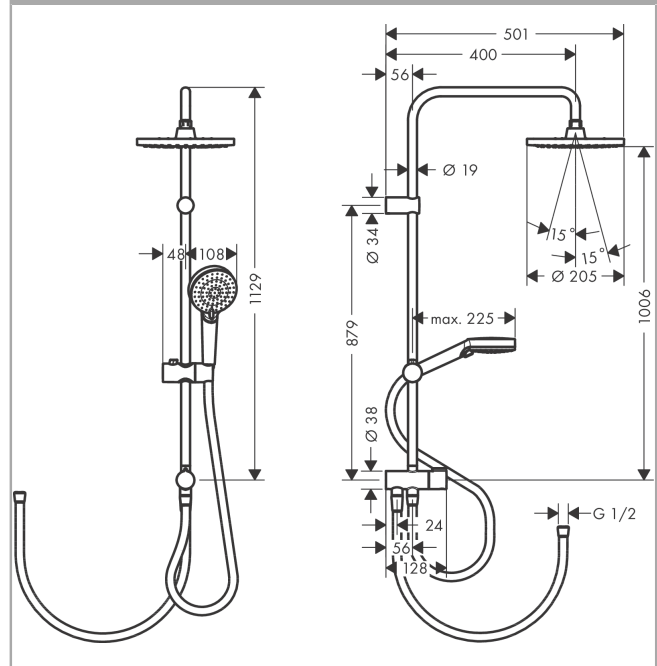

**Vernis Blend**  
**Showerpipe 200 1jet Reno**

Surfaces: **Matt Black** Article Number: **26272670**

### Description

**product features**

- consists of: overhead shower, hand shower, shower hose, hand shower holder
- overhead shower Vernis Blend 200 1jet
- shower head size overhead shower: 205 mm
- spray type overhead shower: Rain
- ball-joint: overhead shower angle adjustable
- spray type hand shower: Rain, IntenseRain
- simultaneous utilization of 2 functions
- maximum flow rate at 3 bar: 14,6 l/min
- minimum flow pressure: 1 bar
- operating pressure: min. 1 bar/max. 10 bar
- mounting type: exposed installation
- shower bar diameter: 19 mm
- height-adjustable slider with locking push-button slider
- shower arm length: 400 mm
- water connection: Metaflex shower hose 80 cm and 160 cm
- connection dimension: DN15
- connection thread G 1/2

### Product image

### Scale drawing

**Vernis Blend  
Showerpipe 200 1jet Reno**

Surfaces: **Matt Black** Article Number: **26272670**

**Flowchart**