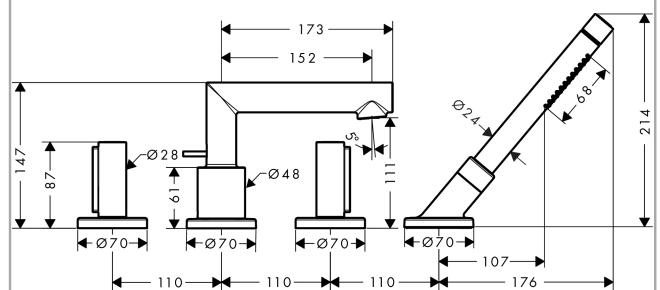

Scale drawing