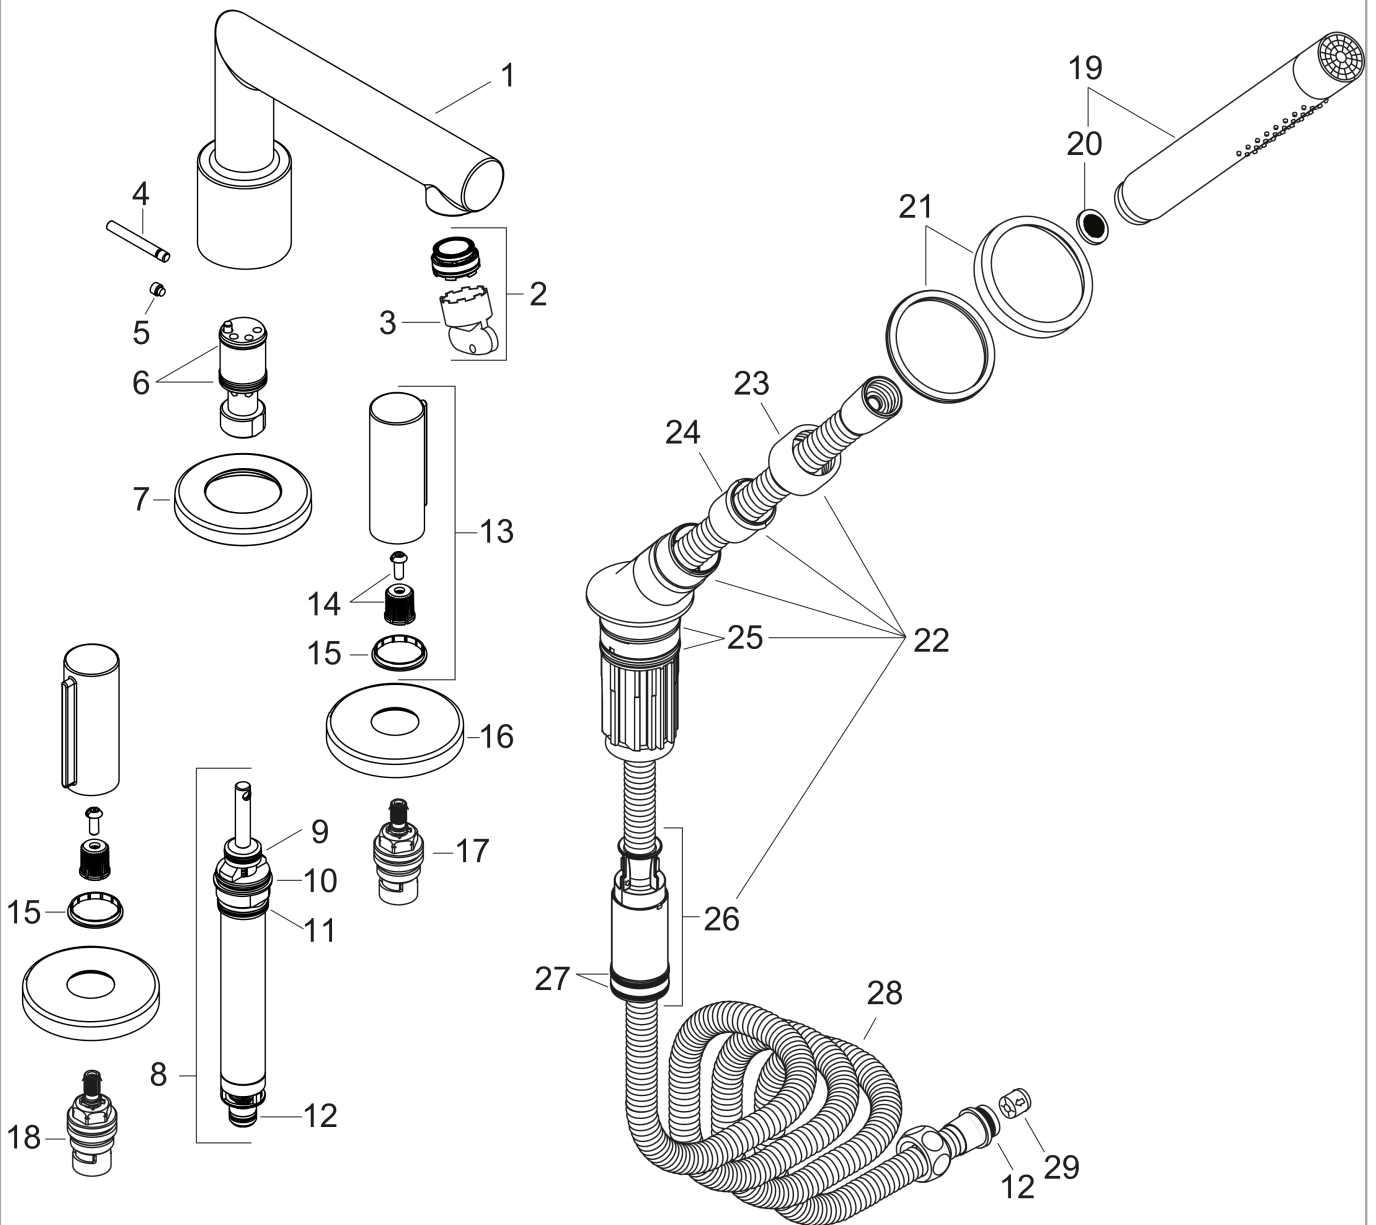

### product features

- consists of: 4-hole rim mounted bath mixer, baton hand shower, Secuflex hose set, shower holder
- projection 152 mm
- connection type: basic set
- spray type mixer: normal spray
- spray type hand shower: Rain, MonoRain
- maximum pull-out length of hand shower: 1.10 m
- flow rate at 3 bar: 22 l/min
- ceramic valves hot/ cold 90°
- min. operating pressure: 1 bar
- max. operating pressure: 10 bar
- connection dimension: DN15

## Flowchart

- ① Hand shower
- ② Bath spout

**AXOR Uno**  
**4-hole rim mounted bath mixer zero handle**  
 Surfaces: **Brushed Nickel**    Article Number: **45444820**

## Exploded Drawing

Year of production: >04/17

**AXOR Uno**  
**4-hole rim mounted bath mixer zero handle**  
 Surfaces: **Brushed Nickel** Article Number: **45444820**