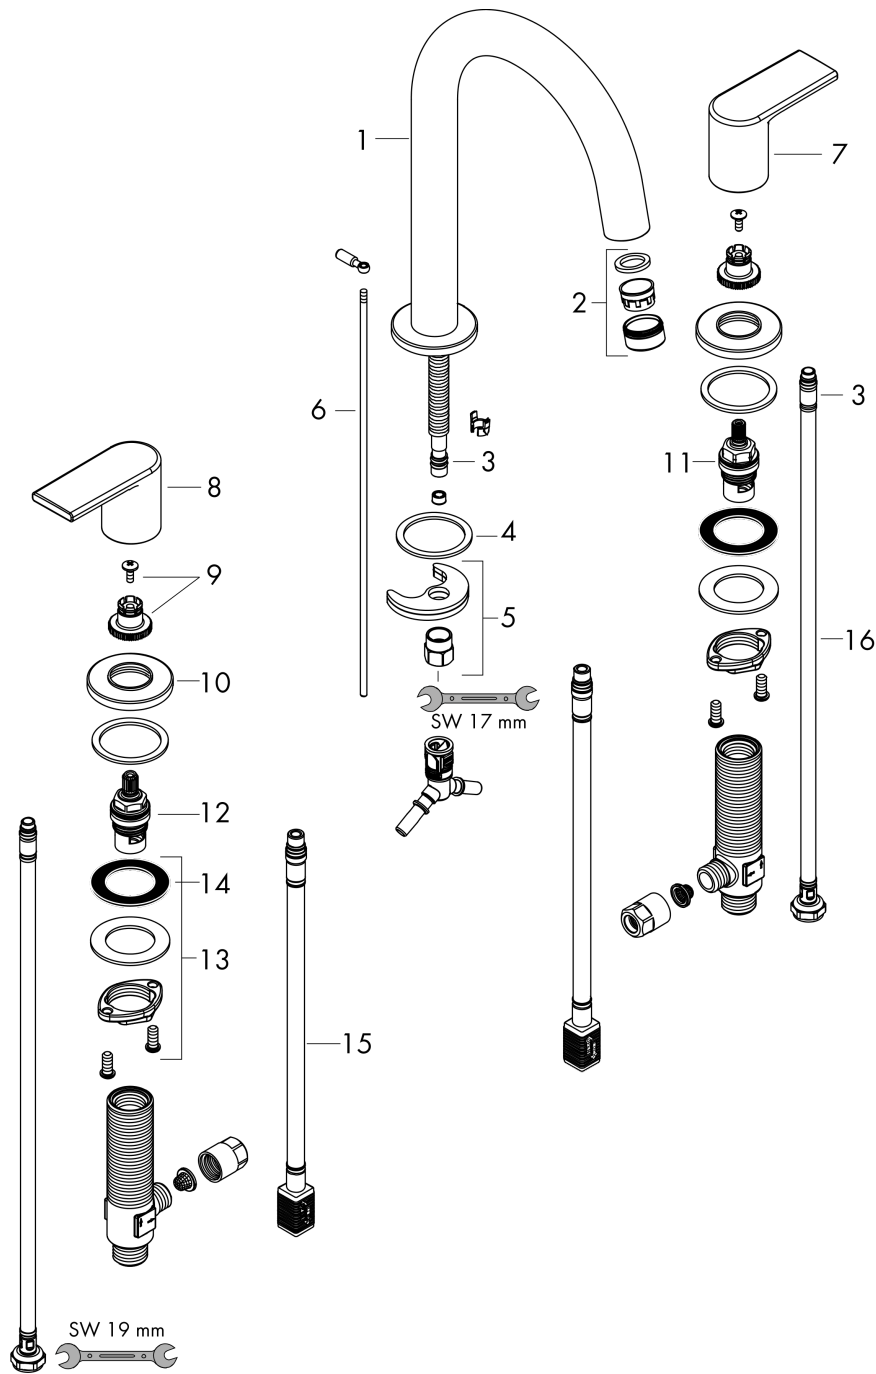

Vernis Shape

3-hole basin mixer with pop-up waste set

Surfaces: **Chrome** Article Number: **71563000**

Description

product features

- consists of: 3-hole basin mixer, waste set
- ComfortZone 150
- projection 166 mm
- spray type: laminar spray
- maximum flow rate at 3 bar: 5 l/min
- ceramic valves hot/ cold 90°
- suitable for continuous flow water heaters
- pop-up waste set G 1¼
- material waste set: synthetic
- connection type: G ¾ connections
- connection dimension: DN15

Technology

Product image

Scale drawing

Flowchart

Vernis Shape
3-hole basin mixer with pop-up waste set
 Surfaces: **Chrome** Article Number: **71563000**

Exploded Drawing

Year of production: >04/21

Vernis Shape

3-hole basin mixer with pop-up waste set

Surfaces: **Chrome** Article Number: **71563000**

Spare part list

Year of production: >04/21

| Pos. | Description | Article Number | Price | PU |
|------|-------------------------------------|----------------|-------|----|
| 1 | spout cpl. | 93685000 | - | 1 |
| 2 | aerator M24x1 (5 l/min) | 92372000 | - | 1 |
| 3 | O-ring 7x1,5 | 98422000 | - | 1 |
| 4 | seal | 93699000 | - | 1 |
| 5 | mounting kit | 93763000 | - | 1 |
| 6 | pull rod | 93690000 | - | 1 |
| 7 | handle for cold water | 93703000 | - | 1 |
| 8 | handle for hot water | 93702000 | - | 1 |
| 9 | handle fixing set | 94184000 | - | 1 |
| 10 | escutcheon for handle | 93698000 | - | 1 |
| 11 | shut off unit left closing | 93838000 | - | 1 |
| 12 | shut off unit right closing | 93839000 | - | 1 |
| 13 | fixing set (Ø 28) | 92909000 | - | 1 |
| 14 | lever collar | 97548000 | - | 1 |
| 15 | connection hose 450 mm M8x0,75 G3/8 | 97206000 | - | 1 |
| 16 | connection hose 400 mm M10x1 | 92914000 | - | 1 |
| a | pop up waste | 92168000 | - | 1 |