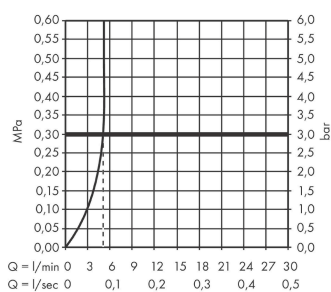

Vernis Shape

3-hole basin mixer with pop-up waste set

Surfaces: **Chrome** Article Number: **71563000**

Description

product features

- consists of: 3-hole basin mixer, waste set
- ComfortZone 150
- projection 166 mm
- spray type: laminar spray
- maximum flow rate at 3 bar: 5 l/min
- ceramic valves hot/ cold 90°
- suitable for continuous flow water heaters
- pop-up waste set G 1¼
- material waste set: synthetic
- connection type: G ¾ connections
- connection dimension: DN15

Technology

Product image

Scale drawing

Flowchart

Vernis Shape
3-hole basin mixer with pop-up waste set
 Surfaces: **Chrome** Article Number: **71563000**

Exploded Drawing

Year of production: >04/21

Vernis Shape