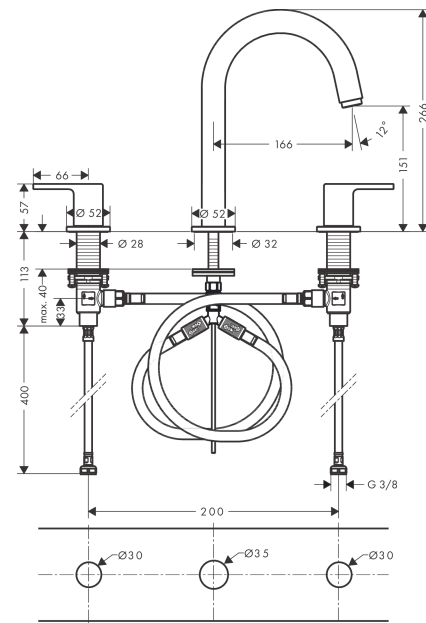

Vernis Shape

3-hole basin mixer with pop-up waste set

Surfaces: **Chrome** Article Number: **71563000**

Description

product features

- consists of: 3-hole basin mixer, waste set
- ComfortZone 150
- projection 166 mm
- spray type: laminar spray
- maximum flow rate at 3 bar: 5 l/min
- ceramic valves hot/ cold 90°
- suitable for continuous flow water heaters
- pop-up waste set G 1¼
- material waste set: synthetic
- connection type: G ¾ connections
- connection dimension: DN15

Technology

Product image

Scale drawing

Flowchart

Vernis Shape
3-hole basin mixer with pop-up waste set
 Surfaces: **Chrome** Article Number: **71563000**

Exploded Drawing

Year of production: >04/21

Vernis Shape

3-hole basin mixer with pop-up waste set

Surfaces: **Chrome** Article Number: **71563000**

Spare part list

Year of production: >04/21

| Pos. | Description | Article Number | Price | PU |
|------|-------------------------------------|----------------|-------|----|
| 1 | spout cpl. | 93685000 | - | 1 |
| 2 | aerator M24x1 (5 l/min) | 92372000 | - | 1 |
| 3 | O-ring 7x1,5 | 98422000 | - | 1 |
| 4 | seal | 93699000 | - | 1 |
| 5 | mounting kit | 93763000 | - | 1 |
| 6 | pull rod | 93690000 | - | 1 |
| 7 | handle for cold water | 93703000 | - | 1 |
| 8 | handle for hot water | 93702000 | - | 1 |
| 9 | handle fixing set | 94184000 | - | 1 |
| 10 | escutcheon for handle | 93698000 | - | 1 |
| 11 | shut off unit left closing | 93838000 | - | 1 |
| 12 | shut off unit right closing | 93839000 | - | 1 |
| 13 | fixing set (Ø 28) | 92909000 | - | 1 |
| 14 | lever collar | 97548000 | - | 1 |
| 15 | connection hose 450 mm M8x0,75 G3/8 | 97206000 | - | 1 |
| 16 | connection hose 400 mm M10x1 | 92914000 | - | 1 |
| a | pop up waste | 92168000 | - | 1 |