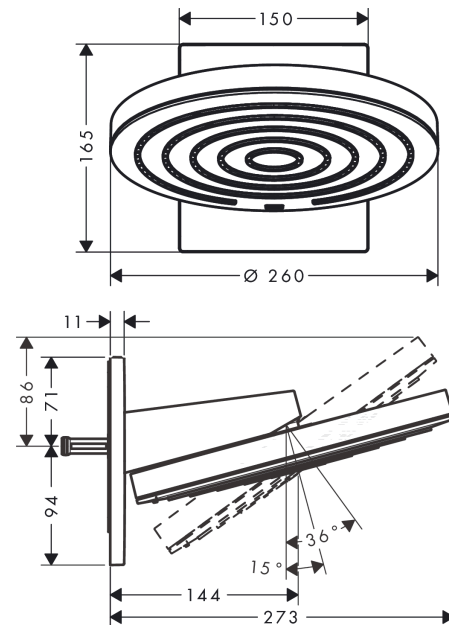

Pulsify

Overhead shower 260 2jet EcoSmart with wall connector

Surfaces: **Chrome** Article Number: **24151000**

Description

product features

- consists of: overhead shower, wall connector
- shower head size: 260 mm
- spray type: PowderRain, Intense PowderRain
- Fast Drain to reduce the dripping time
- ball-joint: ball-joint for easy angle adjustment, variable from 10 - 30°
- material spray disc: plastic
- spray disc surface: graphite
- maximum flow rate at 3 bar: 7,4 l/min
- flow rate PowderRain spray (at 3 bar): 7,4 l/min
- flow rate Intense PowderRain (at 3 bar): 6,5 l/min
- minimum flow pressure: 1,6 bar
- overhead shower removable for cleaning
- installation: wall
- not included: basic set

Technology

Design awards

reddot winner 2021

Product image

Scale drawing

Pulsify
Overhead shower 260 2jet EcoSmart with wall connector
 Surfaces: **Chrome** Article Number: **24151000**

Flowchart

The consumption was measured in combination with the appropriate fittings (thermostat/mixer/in-wall valve) to reflect actual application in practice.