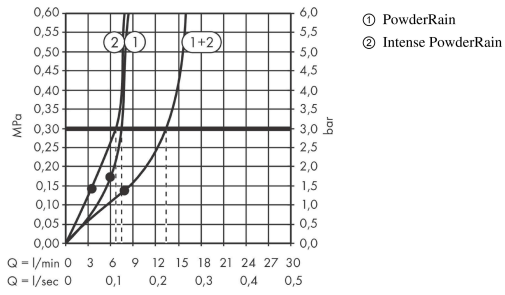

Pulsify

Overhead shower 260 2jet EcoSmart with wall connector

Surfaces: **Chrome** Article Number: **24151000**

Description

product features

- consists of: overhead shower, wall connector
- shower head size: 260 mm
- spray type: PowderRain, Intense PowderRain
- Fast Drain to reduce the dripping time
- ball-joint: ball-joint for easy angle adjustment, variable from 10 - 30°
- material spray disc: plastic
- spray disc surface: graphite
- maximum flow rate at 3 bar: 7,4 l/min
- flow rate PowderRain spray (at 3 bar): 7,4 l/min
- flow rate Intense PowderRain (at 3 bar): 6,5 l/min
- minimum flow pressure: 1,6 bar
- overhead shower removable for cleaning
- installation: wall
- not included: basic set

Technology

Design awards

reddot winner 2021

Product image

Scale drawing

Pulsify
Overhead shower 260 2jet EcoSmart with wall connector
 Surfaces: **Chrome** Article Number: **24151000**

Flowchart

The consumption was measured in combination with the appropriate fittings (thermostat/mixer/in-wall valve) to reflect actual application in practice.