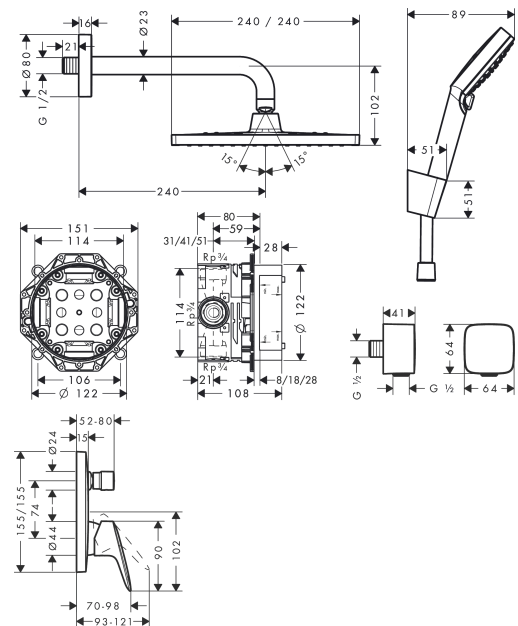

Crometta E
Shower system 240 1jet with single lever mixer
 Surfaces: **Chrome** Article Number: **27957000**

Description

product features

- consists of: overhead shower, hand shower, shower arm, Single lever bath mixer, basic set, wall outlet, shower holder, shower hose
- shower head size: 240 x 240 mm
- spray type overhead shower: Rain
- spray type hand shower: Rain, IntenseRain
- maximum flow rate at 3 bar: 18 l/min
- minimum flow pressure: 1 bar
- pivot connector prevent hose from tangling

Technology

Product image

Scale drawing

Flowchart