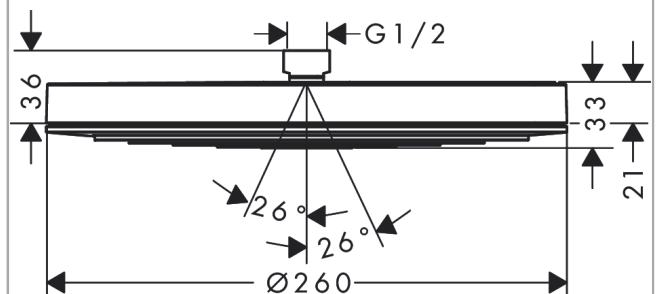

##### product features

- shower head size: 260 mm
- spray type: PowderRain
- Fast Drain to reduce the dripping time
- ball-joint: overhead shower angle adjustable
- material spray disc: plastic
- spray disc surface: graphite
- maximum flow rate at 3 bar: 12,3 l/min
- flow rate PowderRain spray (at 3 bar): 12,3 l/min
- minimum flow pressure: 1 bar
- installation: ceiling or wall
- connection thread G ½
- connection dimension: DN15

#### Scale drawing