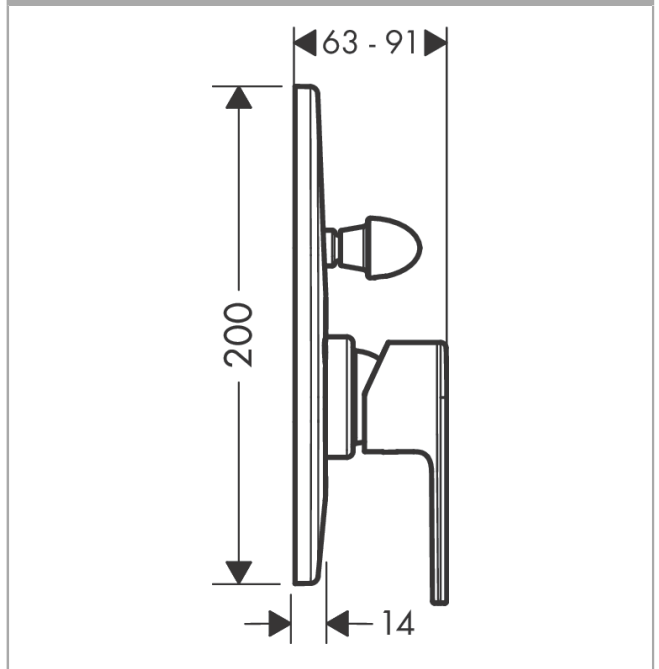

**Vernis Shape**  
**Single lever bath mixer for concealed installation**  
 Surfaces: **Matt Black** Article Number: **71458670**

### Description

**product features**

- 2 functions
- connection type: basic set
- maximum flow rate at 3 bar: 30 l/min
- min. operating pressure: 1 bar
- max. operating pressure: 10 bar
- ceramic cartridge
- temperature limitation adjustable
- diverter with automatic resetting
- suitable for continuous flow water heaters

### Scale drawing