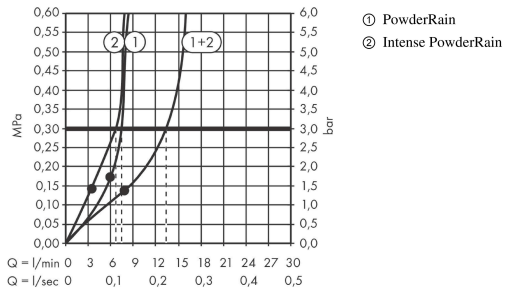

Pulsify
Overhead shower 260 2jet EcoSmart with wall connector
Surfaces: **Matt Black** Article Number: **24151670**

Flowchart

The consumption was measured in combination with the appropriate fittings (thermostat/mixer/in-wall valve) to reflect actual application in practice.