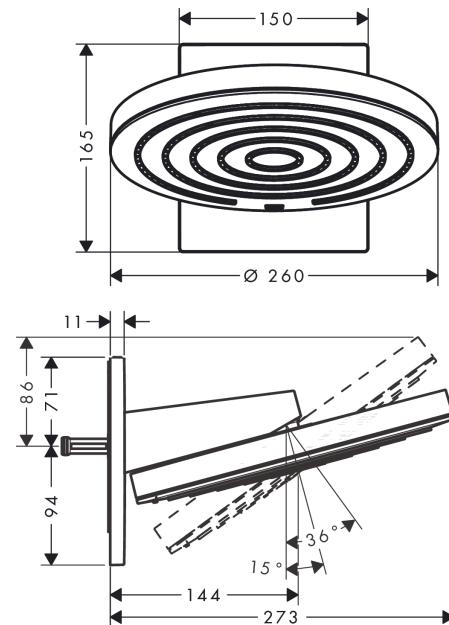

Scale drawing